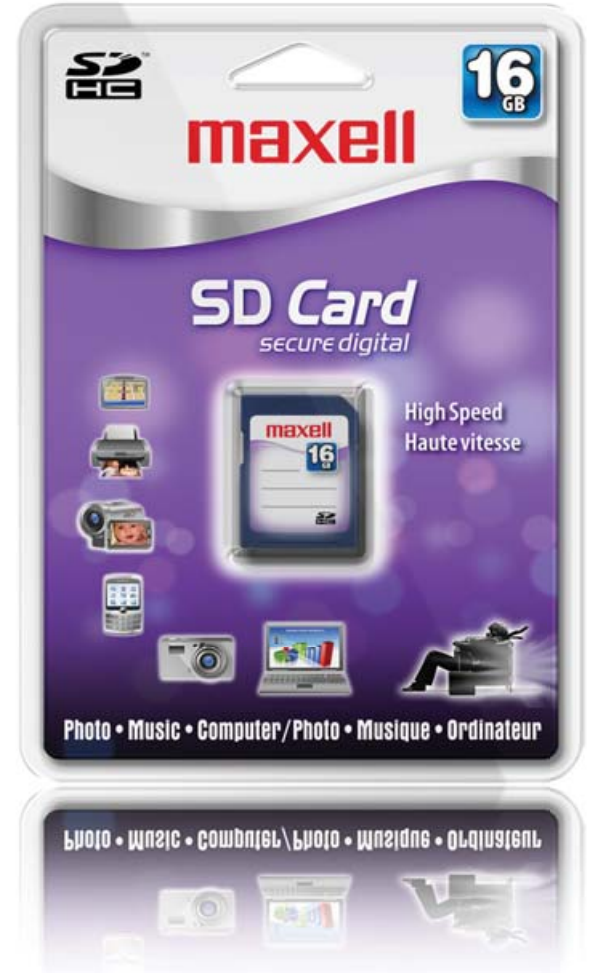

# maxell

Available in:

- Class 6, ideal for video (for 4GB and up only).
- Transfer speed of minimum 6MB/s.
- Great for camcorders, digital cameras, game consoles, computers and all devices with a SD Card slot.
- Lock switch (located on the side) eliminates the risk of over-writing data and losing files.
- Very low power consumption.
- Includes automatic power management to help save the battery life of your device.

| Capacity*     | 2GB    | 4GB     | 8GB     | 16GB    |
|---------------|--------|---------|---------|---------|
| Documents     | 65,000 | 133,000 | 266,000 | 533,000 |
| Photos        | 850    | 1,600   | 3,000   | 5,600   |
| Video (hours) | 4      | 8       | 16      | 32      |
| Music (songs) | 500    | 1,000   | 2,000   | 4,000   |